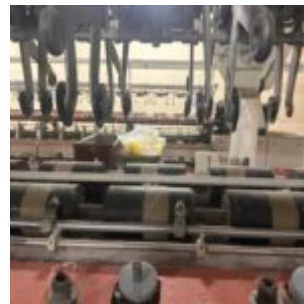

Product Gallery:

Atkins Machinery, LLC

1335 Hayne Street • Spartanburg, South Carolina 29301 USA • Phone: 864.574.8433 • Fax: 864.574.1466
sales@atkinsmachinery.com • AtkinsMachinery.com

March 14, 2025