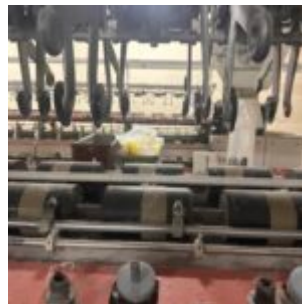

Volkmann VTS-07 Twister, 1992 year

Product Short Description :

1- Volkmann VTS-07 Twister, 1992 year, 224 positions, 6.5" cylindrical take up, 7" dia. doubler pot,

Product Gallery:

Atkins Machinery, LLC

1335 Hayne Street • Spartanburg, South Carolina 29301 USA • Phone: 864.574.8433 • Fax: 864.574.1466
sales@atkinsmachinery.com • AtkinsMachinery.com