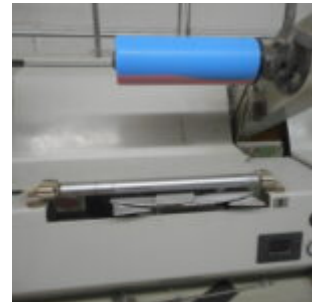

ATKINS MACHINERY, LLC

PRE-OWNED TEXTILE MACHINERY
BUY / SELL

Atkins Machinery, LLC

1335 Hayne Street • Spartanburg, South Carolina 29301 USA • Phone: 864.574.8433 • Fax: 864.574.1466
sales@atkinsmachinery.com • AtkinsMachinery.com

November 8, 2024