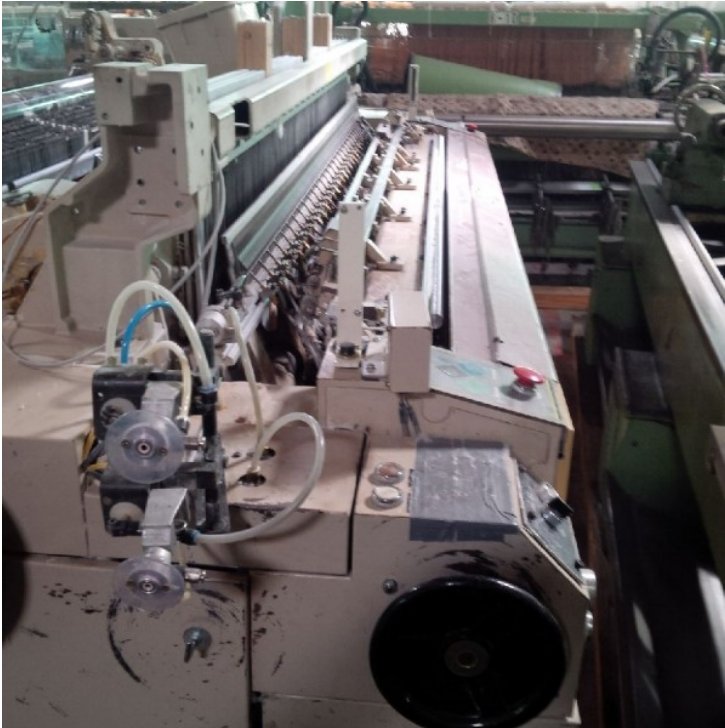

Tsudakoma Air Jet Looms model ZA-205i, 1995 year

Product Categories: [Loom](#)

Product Page:

<http://atkinsmachinery.com/products-page/weave-manufacturing-prep/loom/tsudakoma-air-jet-looms-model-za-205i-1995-year/>

Product Summary

54-Tsudakoma Loom model ZA-205i

Year: 1995

Type: Air jet

Width: 190 centimeters

Yamada PC33z Positive Cam type, 6 harness frame capacity with 4 harness installed per machine, 6 bank stop motion, 2 feeders per loom, leno selvage, 1100mm beam diameter, 1- beam/cloth roll per loom, 650ppm, Off-loom take ups, Barco monitor