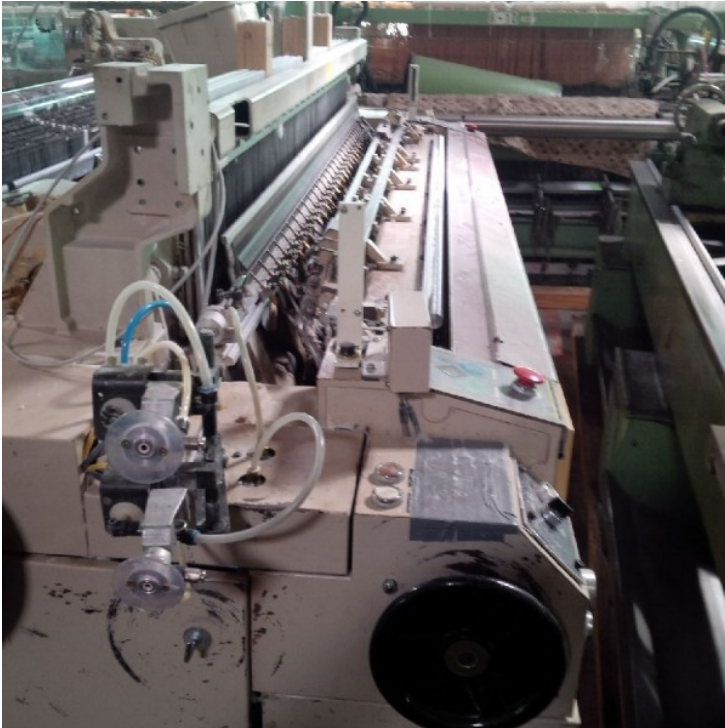

## Tsudakoma Air Jet Looms model ZA-205i, 1995 year

**Product Categories:** [Loom](#)

**Product Page:**

<http://atkinsmachinery.com/products-page/weave-manufacturing-prep/loom/tsudakoma-air-jet-loom-model-za-205i-1995-year/>

### Product Summary

54-Tsudakoma Loom model ZA-205i

Year: 1995

Type: Air jet

Width: 190 centimeters

Yamada PC33z Positive Cam type, 6 harness frame capacity with 4 harness installed per machine, 6 bank stop motion, 2 feeders per loom, leno selvage, 1100mm beam diameter, 1- beam/cloth roll per loom, 650ppm, Off-loom take ups, Barco monitor