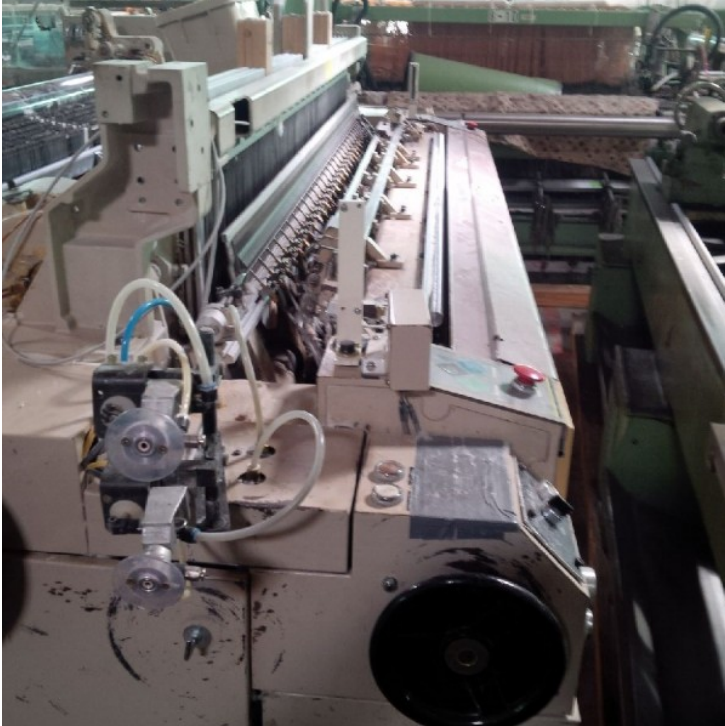

## Tsudakoma Air Jet Looms model ZA-205i, 1995 year

**Product Categories:** [Loom](#)

**Product Page:**

<http://atkinsmachinery.com/products-page/weave-manufacturing-prep/loom/tsudakoma-air-jet-loom-model-za-205i-1995-year/>

### Product Summary

54-Tsudakoma Loom model ZA-205i

Year: 1995

Type: Air jet

Width: 190 centimeters

Yamada PC33z Positive Cam type, 6 harness frame capacity with 4 harness installed per machine, 6 bank stop motion, 2 feeders per loom, leno selvage, 1100mm beam diameter, 1- beam/cloth roll per loom, 650ppm, Off-loom take ups, Barco monitor